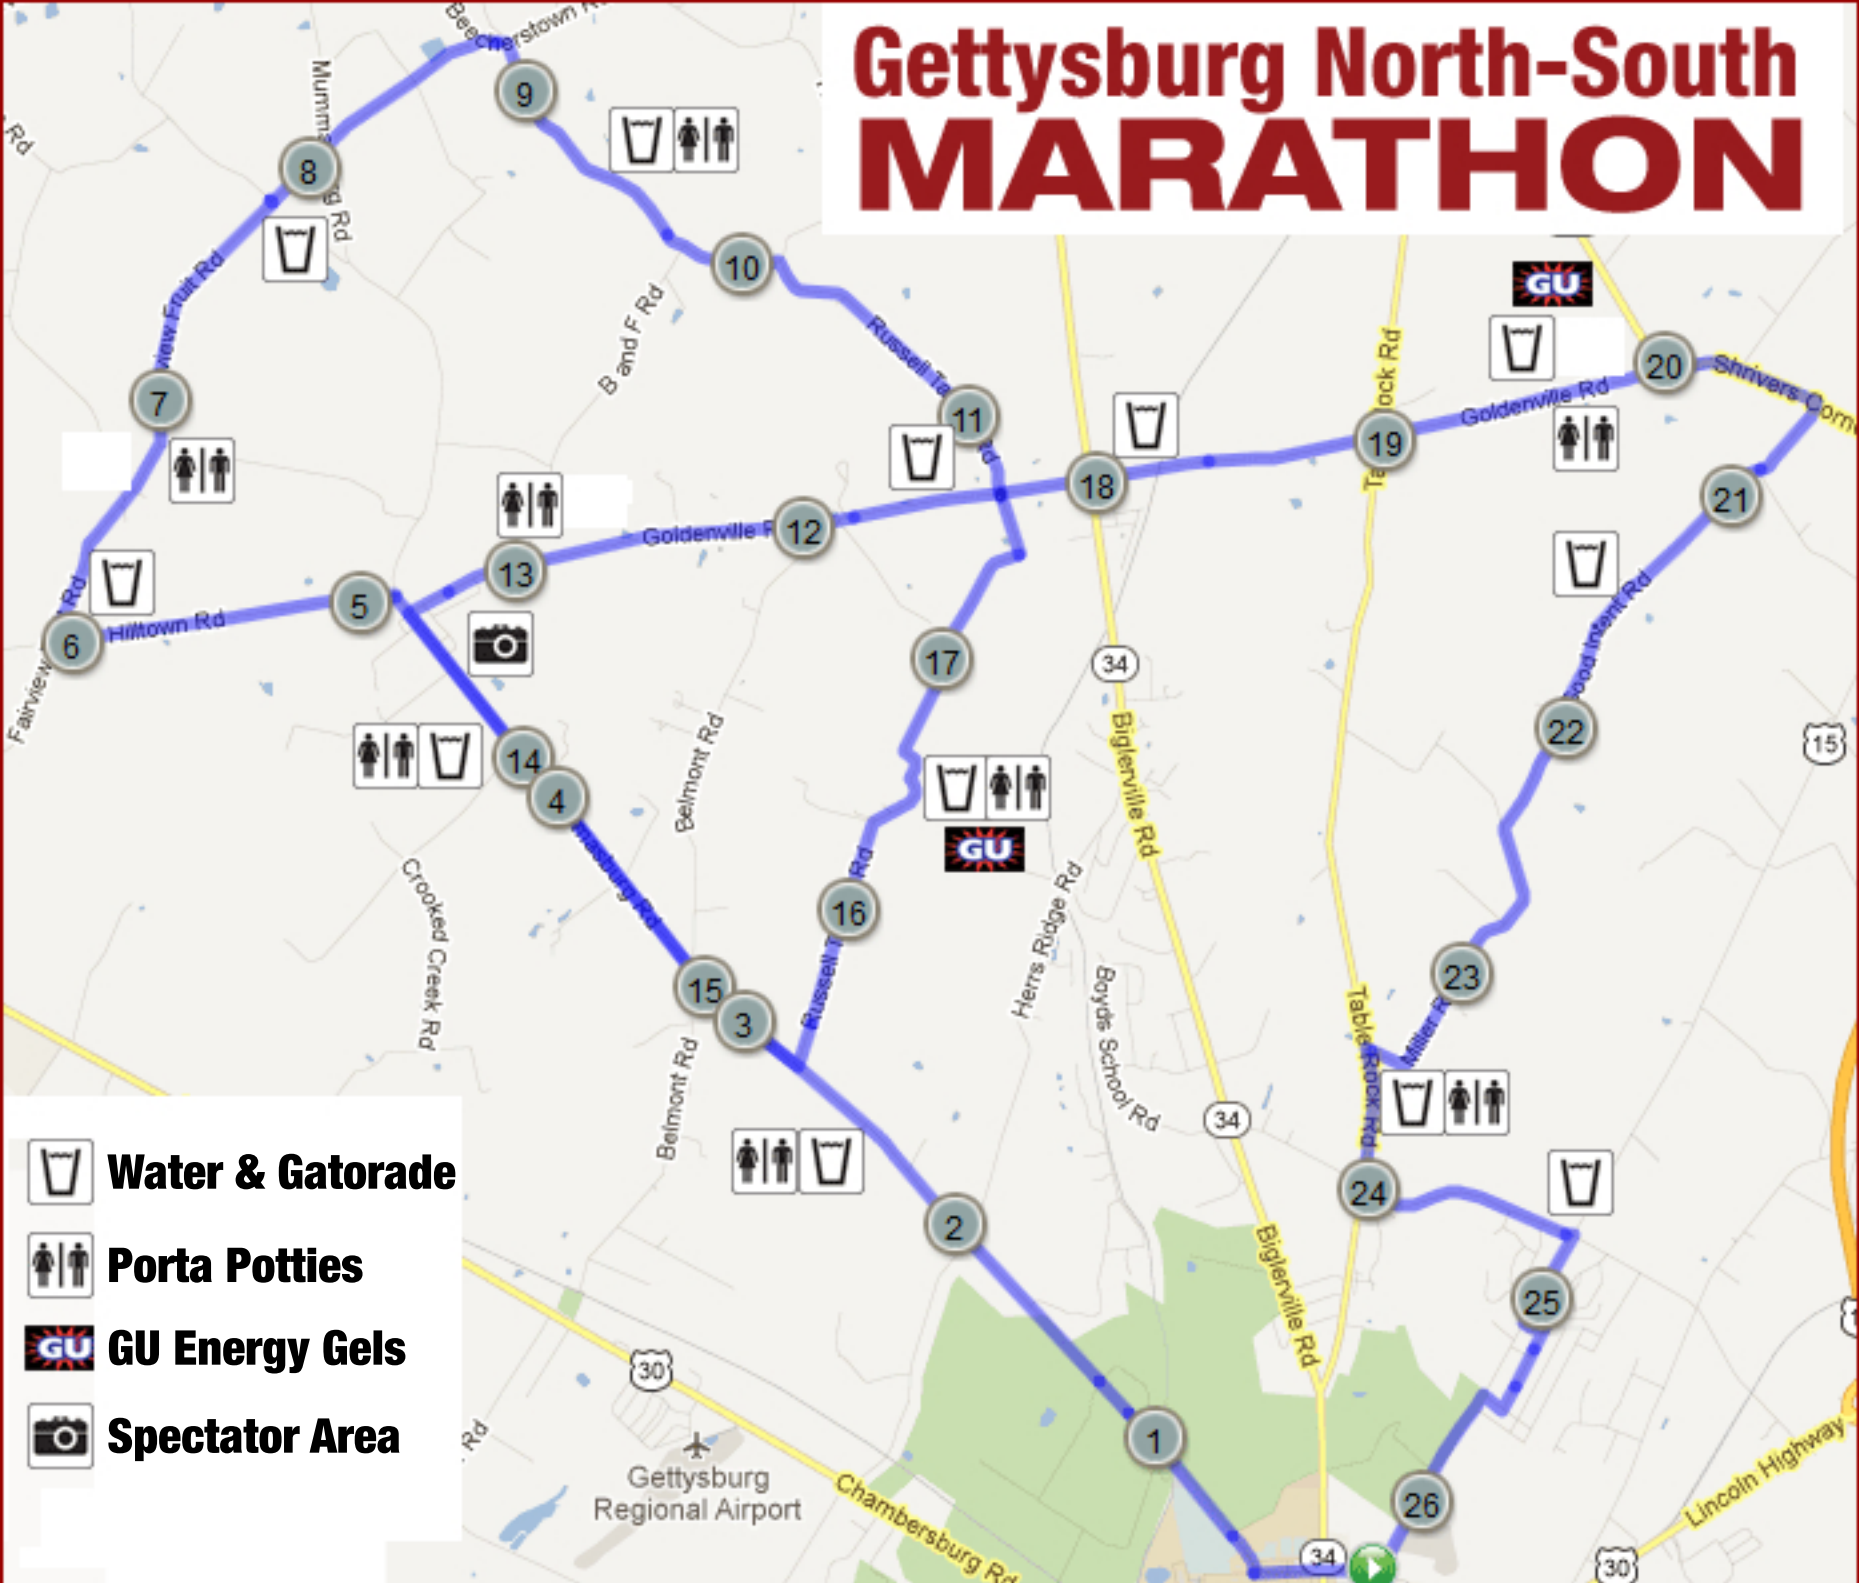

Gettysburg North-South MARATHON

-  **Water & Gatorade**
-  **Porta Potties**
-  **GU Energy Gels**
-  **Spectator Area**